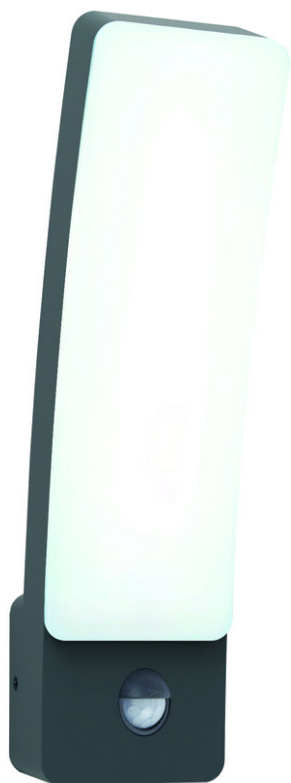

KIRA

The KIRA outdoor LED wall & bollard light featuring a bended and frameless diffusor. distributes a homogenous white light (4000K) to illuminate walls, pathways and other open spaces around your home.

General information

Item Number :	5288903118
Light Type :	Wall Light
Fixture material :	HEAVY-DUTY ALUMINIUM
Diffusor material :	OPAL PC
Fixture Color :	Dark Grey
EAN number :	6939412010557
Warranty :	5 Years

Dimensions

Width :	110 mm
Length :	83 mm
Height :	311 mm

Logistic information

Sensor

Unit box

Width :	8.0 cm
Length :	9.0 cm
Height :	33.0 cm
Net weight :	0.67 kg
Gross weight :	0.74 kg

Outer Carton

Width :	19.5 cm
Length :	24.5 cm
Height :	35.5 cm
Net weight :	3.96 kg
Gross weight :	4.93 kg
Qty / Carton :	6 Pcs.